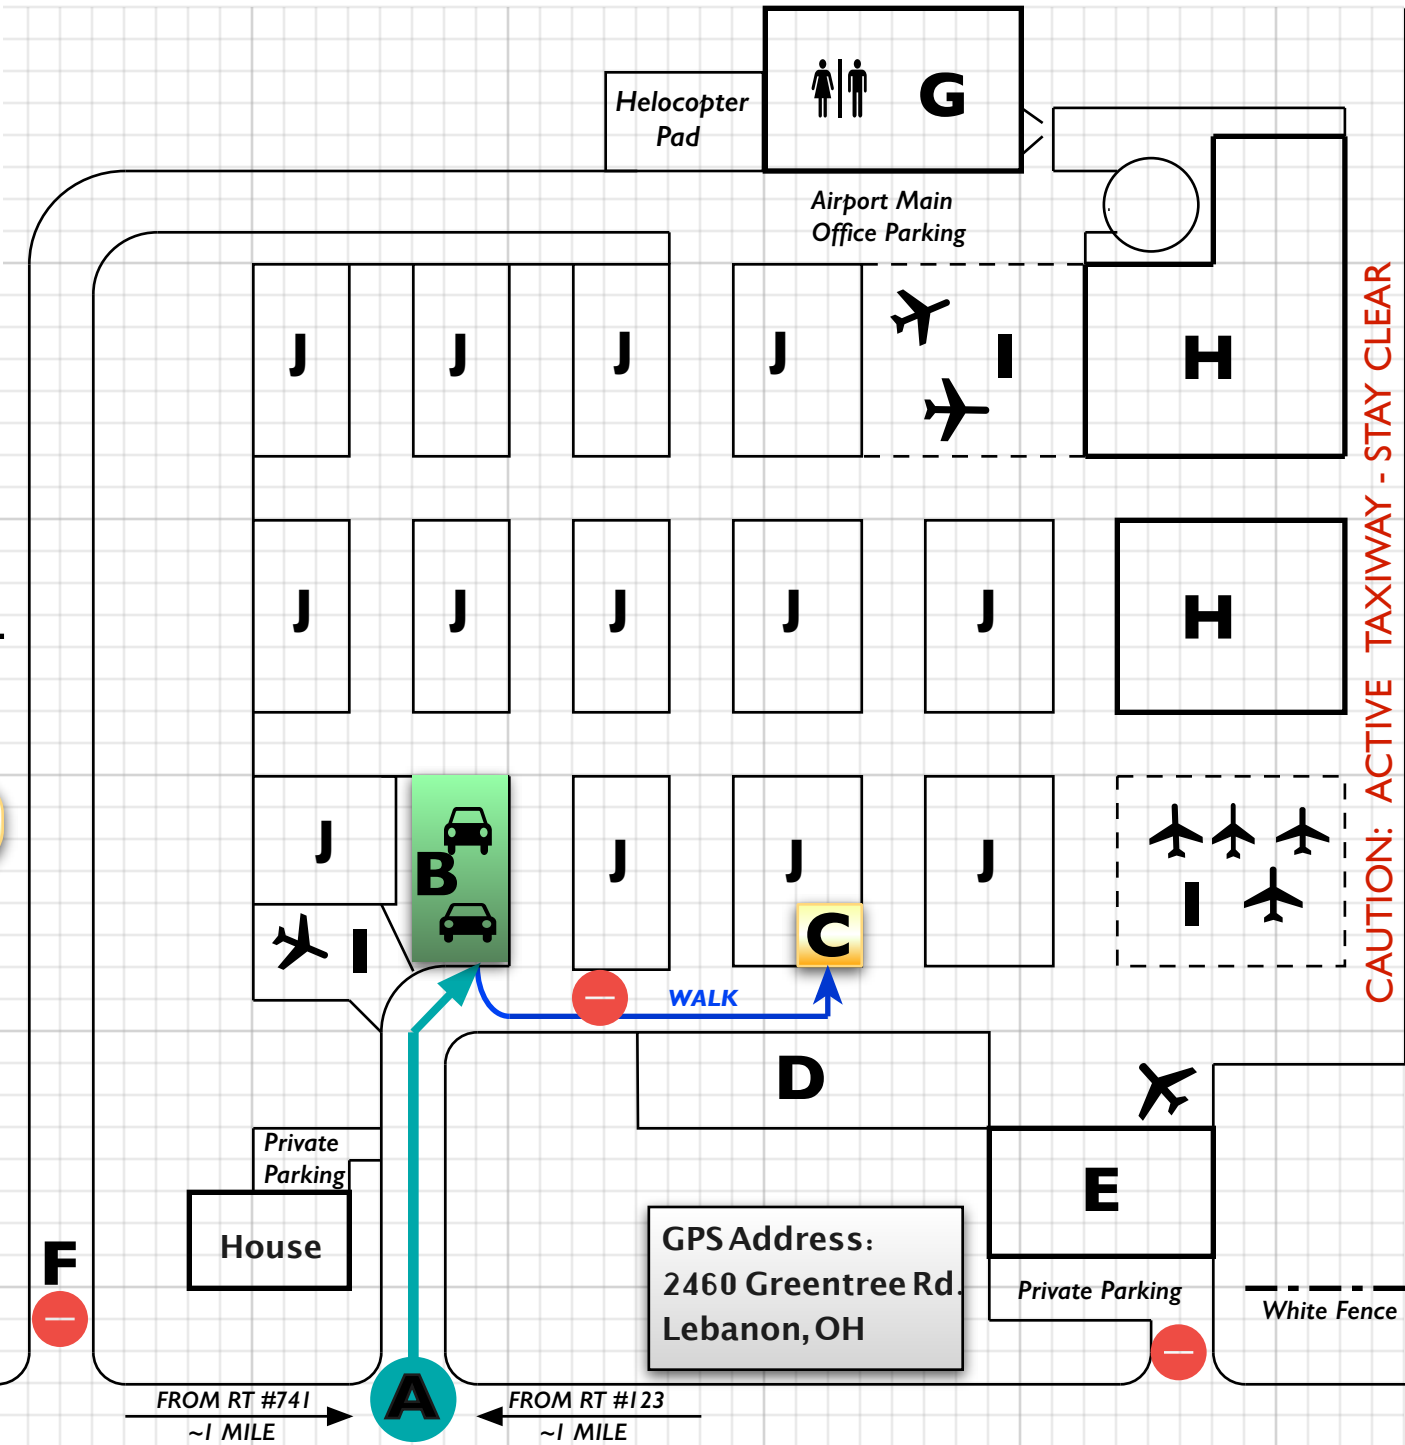

NORTH

**WARREN COUNTY AIRPORT
LEGEND**

- A. Passenger Entrance
 - B. Passenger Parking - Gravel
 - C. Gentle Breeze Main Office - #8J
(Check in here)
 - D. Pilot, Crew & Trailer Parking
 - E. Large White Hanger #23 (Private)
 - F. Airport Main Entrance
 - G. Airport Main Office (Rest Rooms)
 - H. Balloon Launch Areas (On Grass)
 - I. Aircraft Parking
 - J. Hangers
- DO NOT ENTER (Driving)**

CAUTION: ACTIVE TAXIWAY - STAY CLEAR

GREENTREE ROAD

FROM RT #741
~1 MILE

FROM RT #123
~1 MILE

GPS Address:
2460 Greentree Rd.
Lebanon, OH